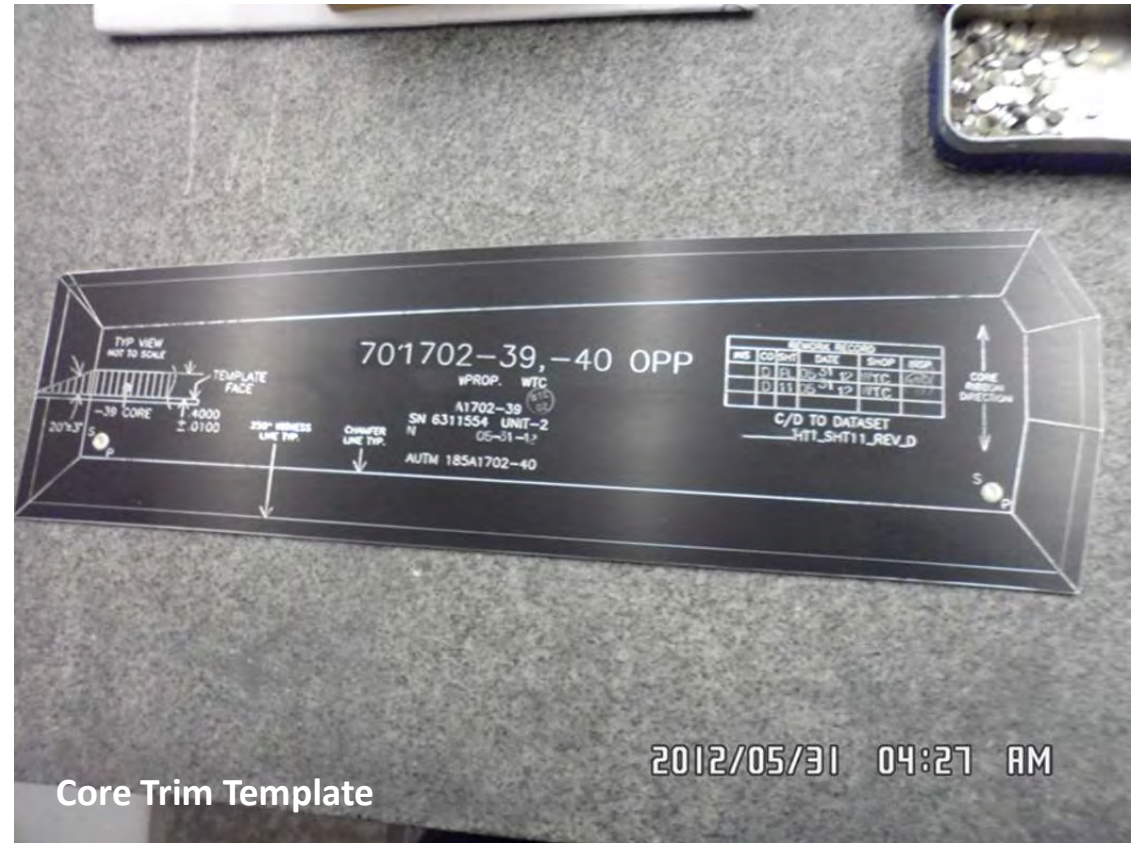

For your tooling and production needs...

Ply Locating Template

Core Trim Template

2012/05/31 04:27 AM

Woodland Trade

For your tooling and production needs...

Aluminum Layup Mold

2013/07/19 05:28 AM